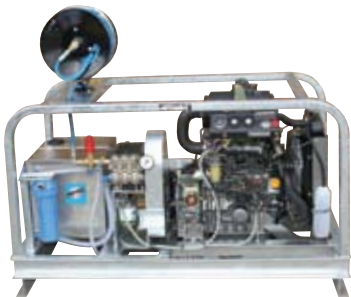

Call NOW for a competitive price

ASSASSIN CENTRE FIRE 27

Very powerful unit

27 HP, Briggs & Stratton, 5000 psi heavy duty pump @ 21L per min, 25L buffer water tank, 25L fuel tank, 2 year motor warranty, 65 metres of 1/4 Assassin Pro sewer jetting hose, wash down gun, heavy duty battery.

Call NOW for a competitive price

ASSASSIN CENTRE FIRE 27 COMBO

The complete jetting package

27 HP, Briggs & Stratton, 5000 psi heavy duty pump @ 21L per min, 25L buffer water tank, 25L fuel tank, 2 year motor warranty, 65 metres of 1/4 Assassin Pro sewer jetting hose, Assassin mini reel, 2 jetting tips, turbine, wash down gun, heavy duty battery.

Call NOW for a competitive price

ASSASSIN CENTRE FIRE 29D

Diesel reliability & work horse capability

29.5hp yanmar water cooled diesel motor 5000psi 22ltr per min pump, 40ltr diesel tank, 20ltr water tank, 4416 main reel fitted with 65mtrs of ASSASSIN 1/4 jetting hose, wash down lance heavy duty battery.